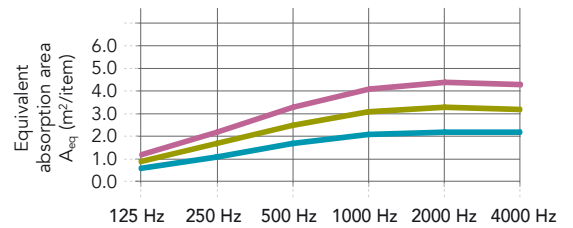

Module size (Width x Height x Depth) (mm)	Weight (kg/unit)
600 x 1800 x 61	9
900 x 1800 x 61	12
1200 x 1800 x 61	15

Frame depth is always 61 mm. Possibility to customize panel sizes on demand.

Minimum size (W x H): 600 x 600 mm

Maximum size: (W x H): 2400 x 2000 mm

Performance

Sound absorption
 A_{eq} (m²/item)

	125 Hz	250 Hz	500 Hz	1000 Hz	2000 Hz	4000 Hz
1,08 m ² (600 x 1800 mm)	0.55	1.10	1.65	2.05	2.20	2.15
1,62 m ² (900 x 1800 mm)	0.85	1.65	2.45	3.10	3.30	3.20
2,16 m ² (1200 x 1800 mm)	1.15	2.20	3.30	4.10	4.35	4.30